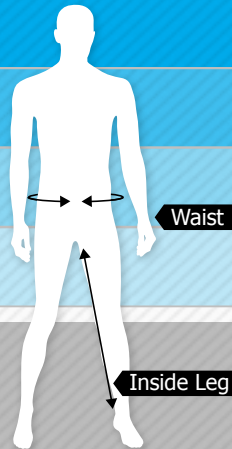

# Trouser Sizes

Waist		28"	30"	32"	34"	36"	38"	40"	42"	44"	46"	48"	50"
Inside leg	Short												
	Regular												
	Long												

Hover over the sizes with your mouse cursor to see the Swedish sizes