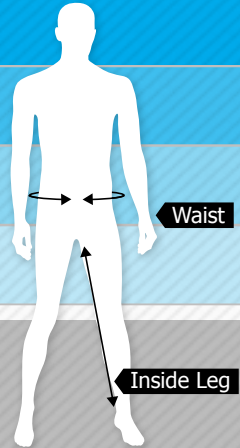

# Trouser Sizes

Waist		28"	30"	32"	34"	36"	38"	40"	42"	44"	46"	48"	50"
Inside leg	Short												
	Regular												
	Long												

Hover over the sizes with your mouse cursor to see the Swedish sizes